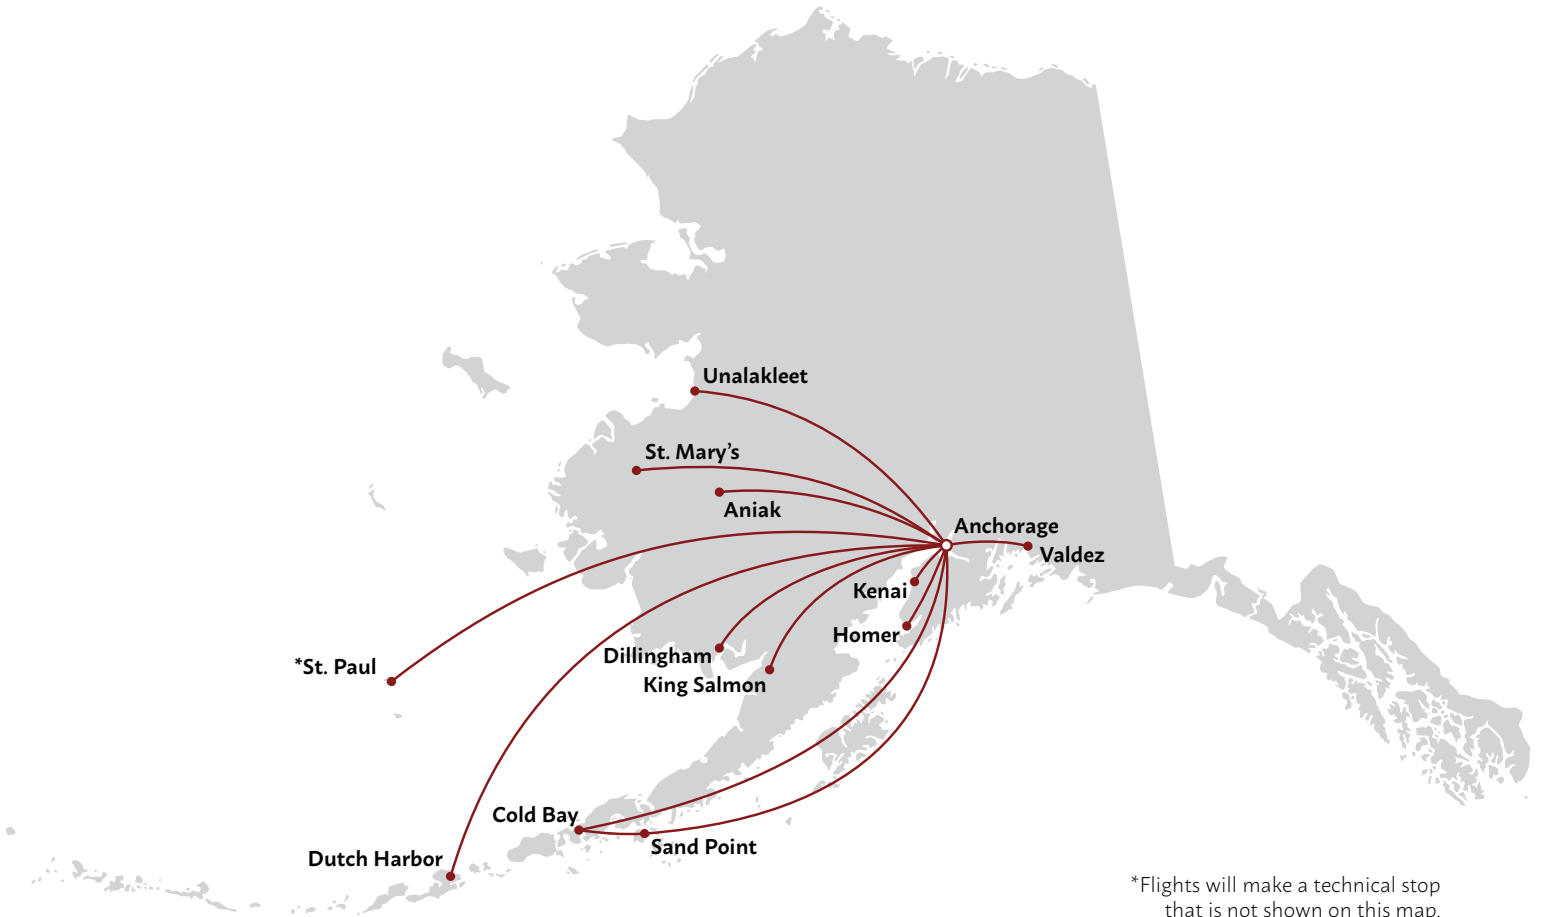

# Weekly Flight Schedule

Effective May 13, 2021

\*Flights will make a technical stop that is not shown on this map.

Flights between Anchorage and;	Weekly Schedule
Aniak	M, W, F
Cold Bay	M, F
Dillingham	T, Th, Sun
Dutch Harbor	Daily
Homer	Daily
Kenai	Daily

Flights between Anchorage and;	Weekly Schedule
King Salmon	<b>Daily</b>
Sand Point	M, W, F
St. Mary's	T, Th, Sat
St. Paul	T, Th, Sun
Unalakleet	M-F
Valdez	M, W, F, Sat, Sun